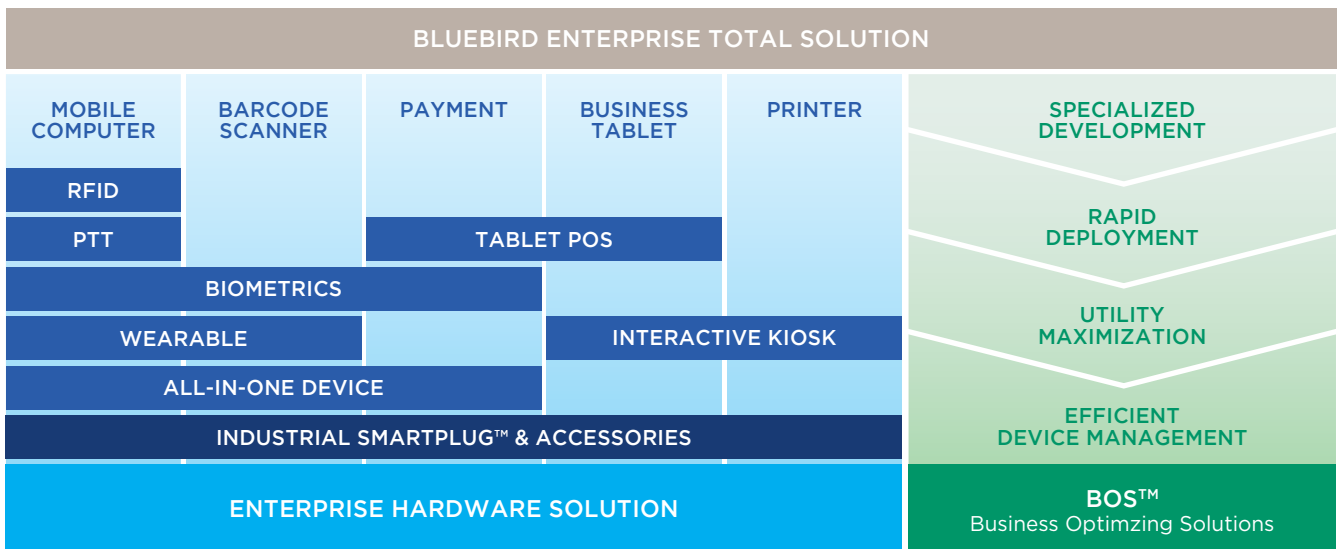

Purpose Built for the Professionals

BOS™

Bluebird BOS™(Business Optimizing Solution) is professional end-to-end mobility solutions for enterprises.

BOS™ is a comprehensive suite of business solutions and services that provides enterprises a holistic way to develop, implement and manage mobile devices and applications.

Who Needs BOS™?

IT MANAGERS
who need efficient solutions and system

IT managers have an important mission to quickly deploy the right solutions and devices, and to simplify and streamline management of thousands of devices to reduce downtime. They need reliable solutions, professional support, and efficient managing tools.